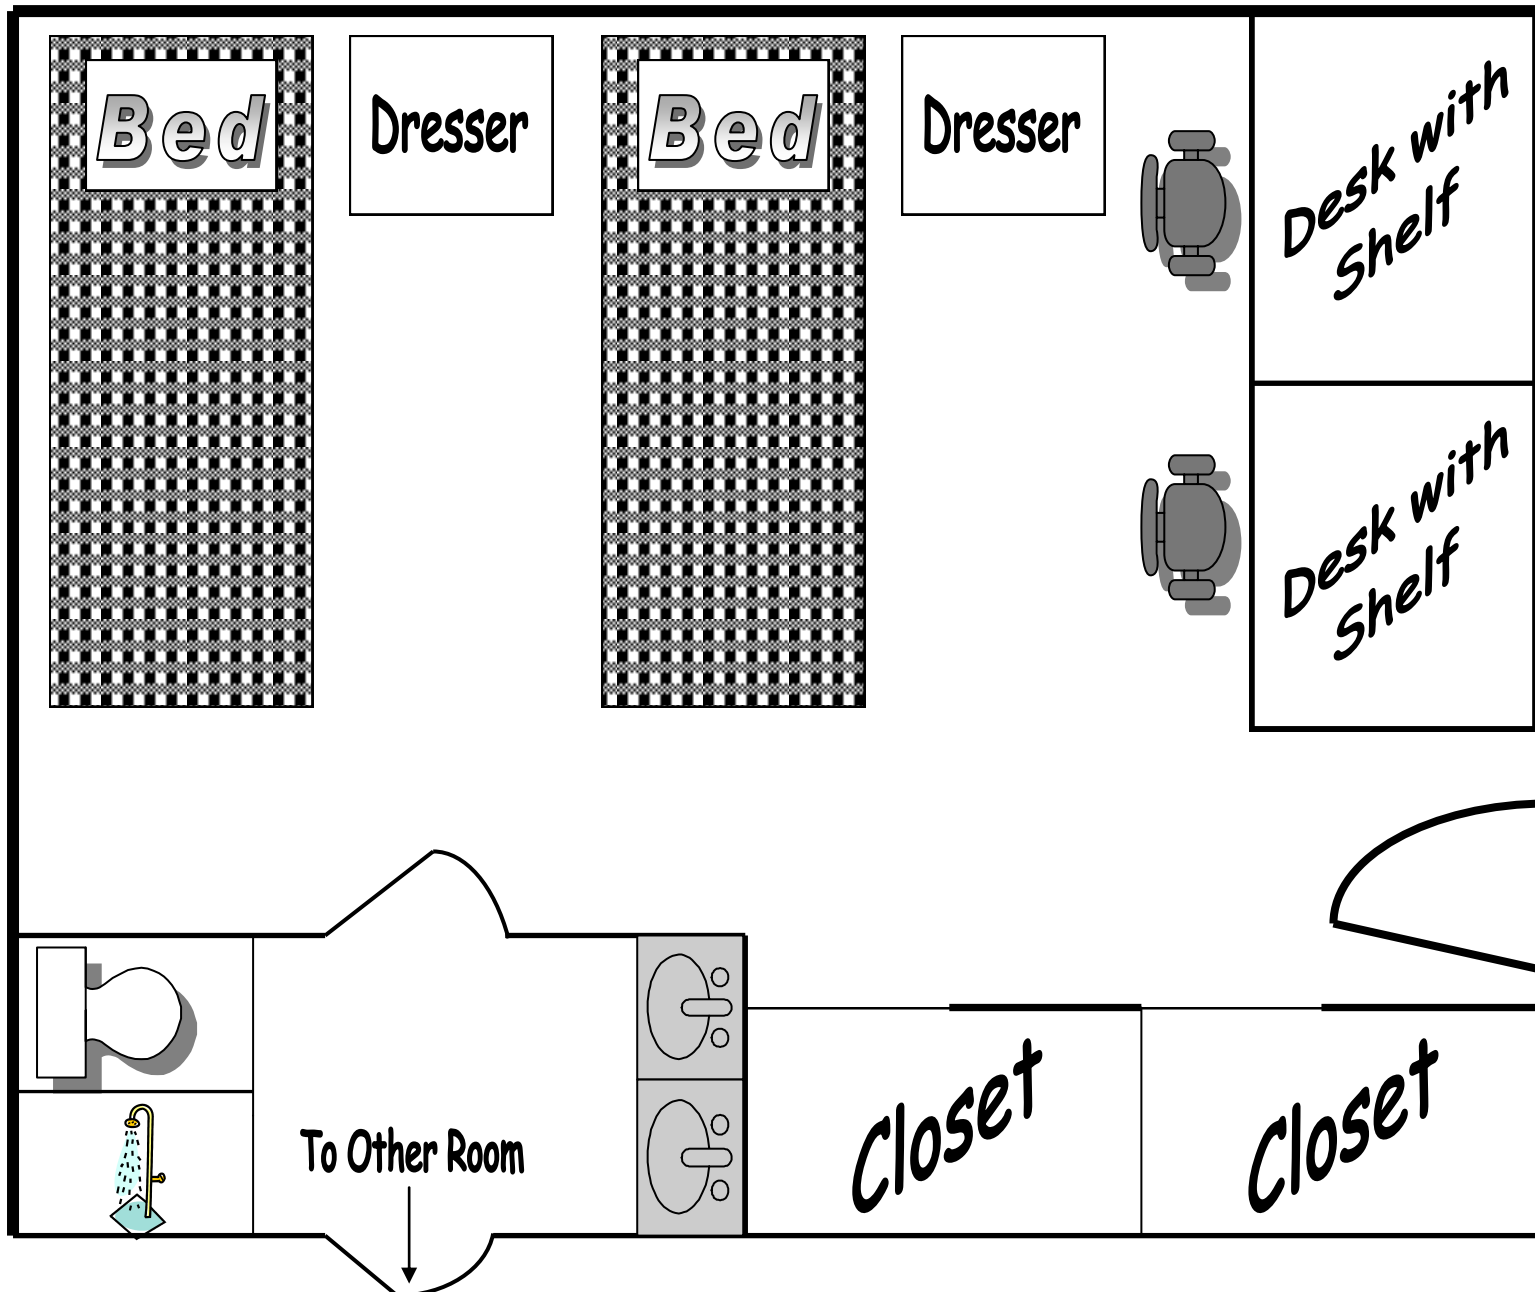

Frazer/Goen Hall Room Layout

Suite-Styled Residence Halls (two rooms joined by a bathroom)

Dimensions:
16'10" x 9'8"

Each Room Has:

- ⇒ 2 Beds (not every room has beds that can be bunked)
- ⇒ 2 New Extra-Long Twin-Sized Mattresses
- ⇒ 2 Five-Drawer Dressers
- ⇒ 2 Built-in Desks with Chairs
- ⇒ 2 Closets
- ⇒ 1 or more windows covered with blinds

Color: Varies

Frazer: No Carpet in Rooms

Goen: Carpet in Rooms

Furniture may be moved around inside of the room. No furniture may be removed from the room.